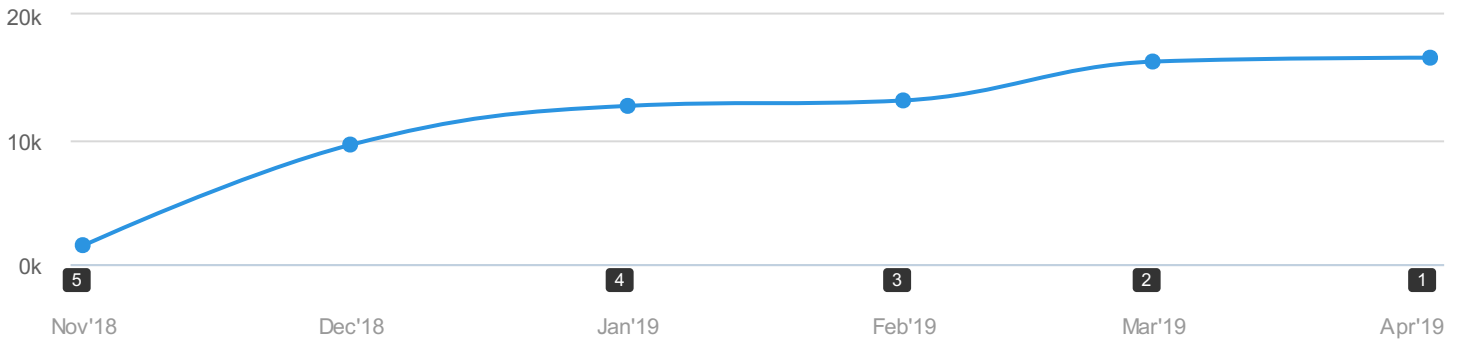

Organic Research: Positions (Desktop)

889 KEYWORDS

The number of keywords bringing users to the website via Google's top 100 organic search results

16.5K TRAFFIC

The number of users expected to visit the website in the following month on condition that average monthly organic traffic stays relatively the same

£2.4K TRAFFIC COST

Estimated price of organic keywords in Google AdWords

Organic Search: Traffic chart

hoshome.com | UK | 1 Year

#	Date	Note	Category
1	Apr 7, 2019	Google De-indexing Issue Leads to Shifts in Rankings ↗ Google has confirmed that a glitch in their algorithm caused some pages to be de-indexed and removed from search results.	Google organic
2	Mar 12, 2019	Florida 2 Core Algo Update ↗ Danny Sullivan of Google has confirmed that a broad core algorithm update was released earlier this week. The update was dubbed Florida 2 at the WebmasterWorld forum. As it is a broad update, there are no specific changes to look out for. Updates like this focus on the overall quality of search and how well the results match the user's intent.	Google organic
	Mar 1, 2019	Unconfirmed Google Update around March 1 ↗ The SEMrush Sensor has been detecting an increase in SERP fluctuations since the beginning of March. A lot of webmasters have also noticed shifts in rankings and have reported a significant Google Update. While some of them claimed that the changes made on March 1 were later reversed on March 2, the SEMrush Sensor's measurements do not confirm that.	Unconfirmed
3	Feb 22, 2019	Volatility Spikes Continue Through February ↗ February turned out to be a very interesting month in terms of SERP changes. Statistics from SEMrush Sensor point to a series of small Google algorithm updates, with peaks on February 7, 12 and 22. Although none of these updates were commented upon by Google officials, webmasters agree that updates did occur.	Unconfirmed
	Feb 7, 2019	Yet Another Google Update ↗ It seems that another unconfirmed Google update happened on February 7. It was reported by SEMrush Sensor and webmasters.	Unconfirmed